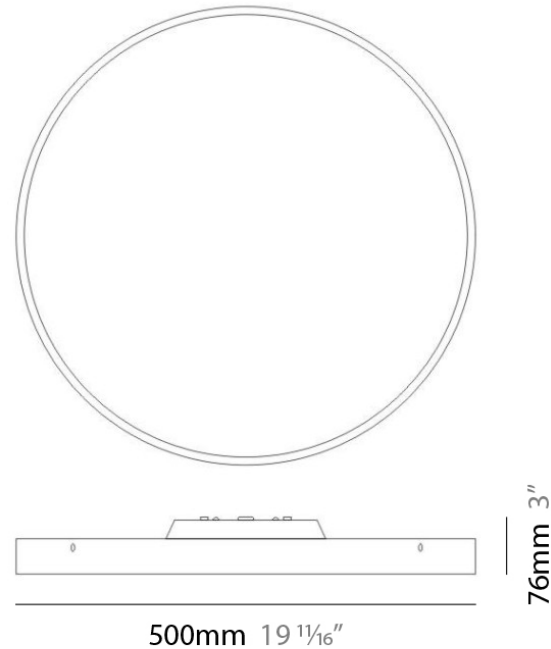

D92071

PROJECT	_____
TYPE	_____
NOTES	_____
QUANTITY	_____
DATE	_____

GENERAL

Series: Inoxx
Brand: Milan
Division: Design
Mounting Type: Surface
Mounting Location: Ceiling
Subcategory: Ambient

PHYSICAL

Shape: Round
Diameter (mm): 500
Diameter (in): 19 1/4
Height (mm): 76
Height (in): 3
Weight (kg): 4.5
Weight (lbs): 10
Diffuser: White Acid-etched Satin Opal Glass
Fixture Finish: SST
Fixture Material: Glass / Aluminum

ELECTRICAL

Number of Lamps: 1
Lamp Type: T5 Circline Fluorescent
Bulb Included: Bulb Not Included
Total Output Wattage (W): 40
Max. Wattage Per Lamp (W): 40
Lamp Base: 2GX13
Dimming: Non-Dimmable
Input Voltage (V): 120
Lamp Voltage (V): 120

LED

OPTICAL

RATINGS AND CERTIFICATIONS

Certified By: CSA Certified to UL and CSA Standards
IP rating: IP20