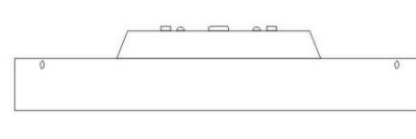

D92069

PROJECT _____

TYPE _____

NOTES _____

QUANTITY _____

DATE _____

GENERAL

Series: Innox
Brand: Milan
Division: Design
Mounting Type: Surface
Mounting Location: Ceiling
Subcategory: Ambient

PHYSICAL

Shape: Round
Diameter (mm): 370
Diameter (in): 14 1/2
Height (mm): 76
Height (in): 3
Weight (kg): 3.6
Weight (lbs): 8
Diffuser: White Acid-etched Satin Opal Glass
Fixture Finish: SST
Fixture Material: Glass / Aluminum

ELECTRICAL

Number of Lamps: 1
Lamp Type: T5 Circline Fluorescent
Bulb Included: Bulb Not Included
Total Output Wattage (W): 40
Max. Wattage Per Lamp (W): 40
Lamp Base: 2GX13
Dimming: Non-Dimmable
Input Voltage (V): 120
Lamp Voltage (V): 120

LED

OPTICAL

RATINGS AND CERTIFICATIONS

Certified By: CSA Certified to UL and CSA Standards
IP rating: IP20

370mm 14 9/16"

76mm 3"